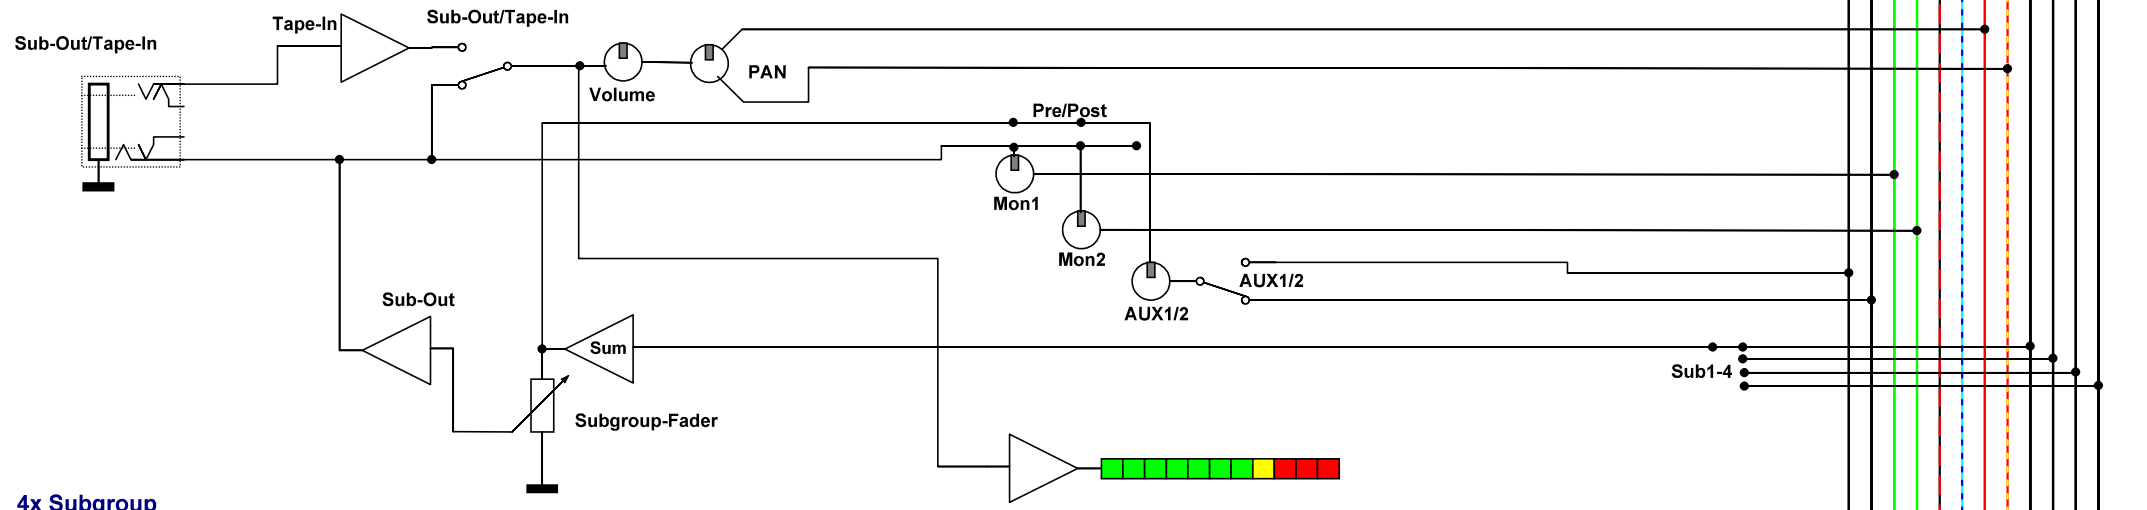

24x Input

4x Subgroup

2x Master OUT (links/rechts)

2x Monitor OUT (1+2)