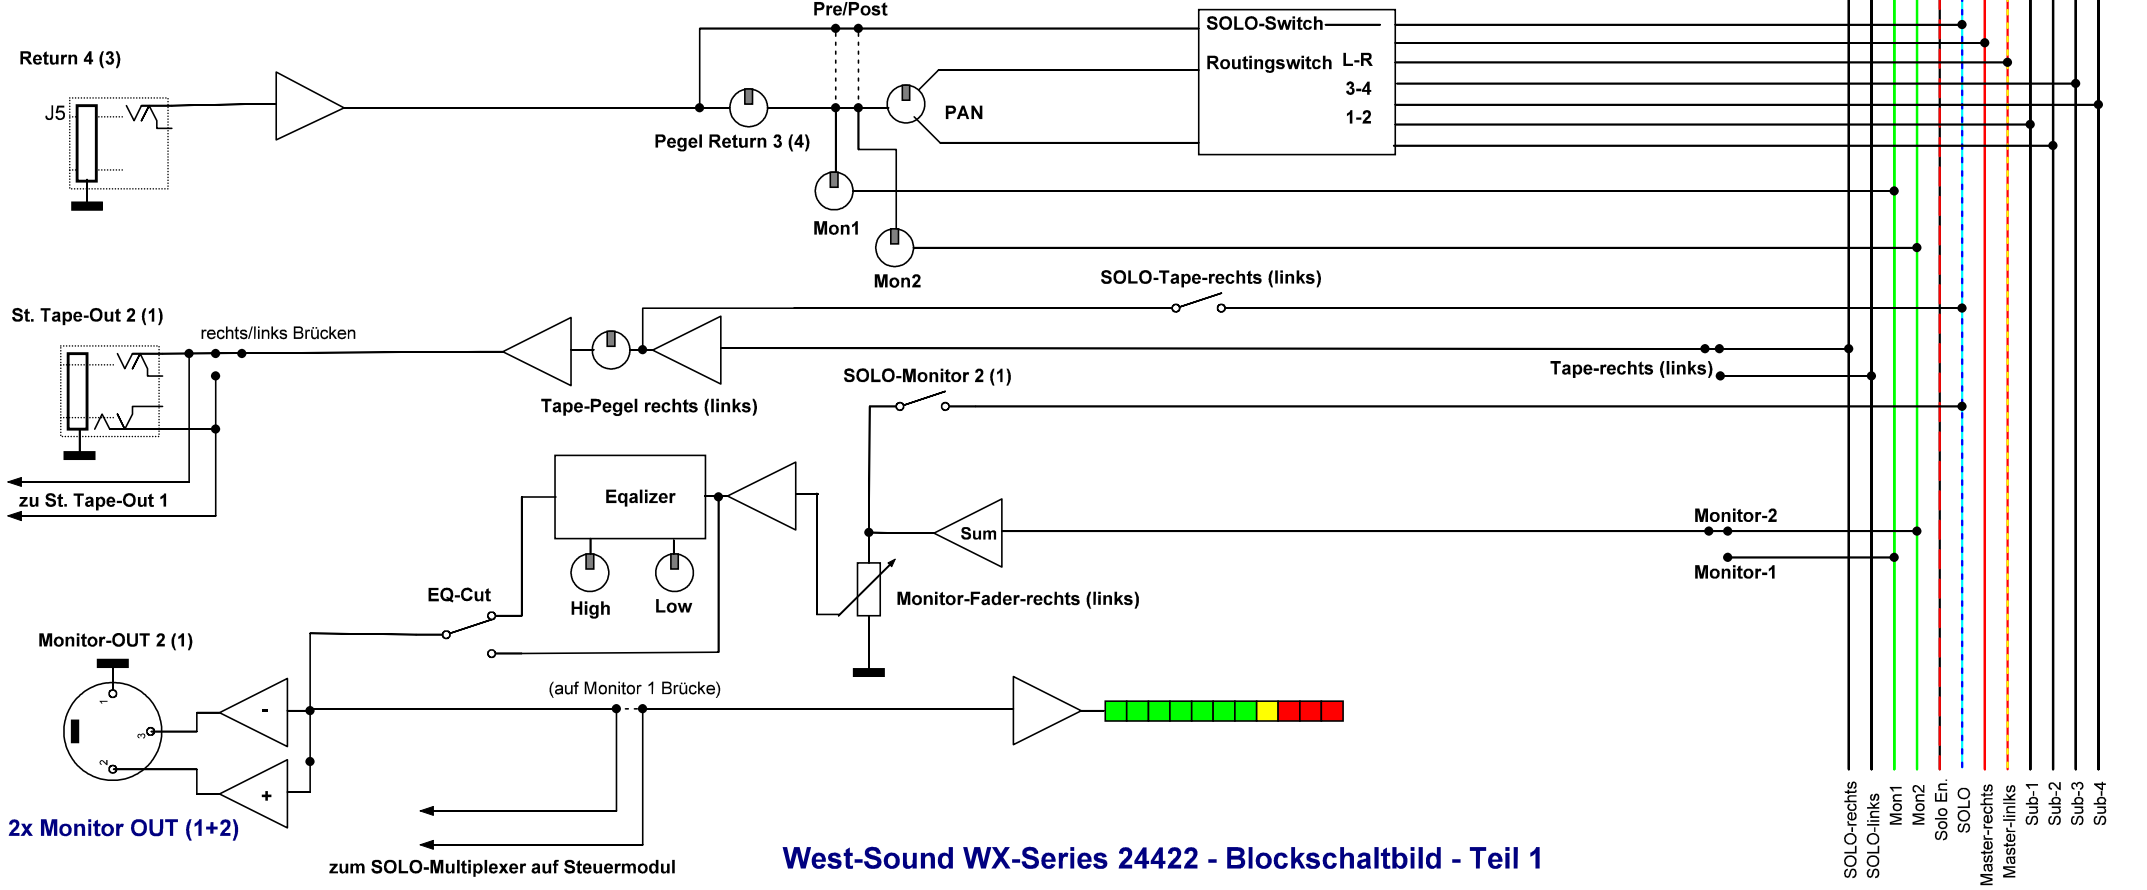

24x Input

4x Subgroup

2x Master OUT (links/rechts)

2x Monitor OUT (1+2)