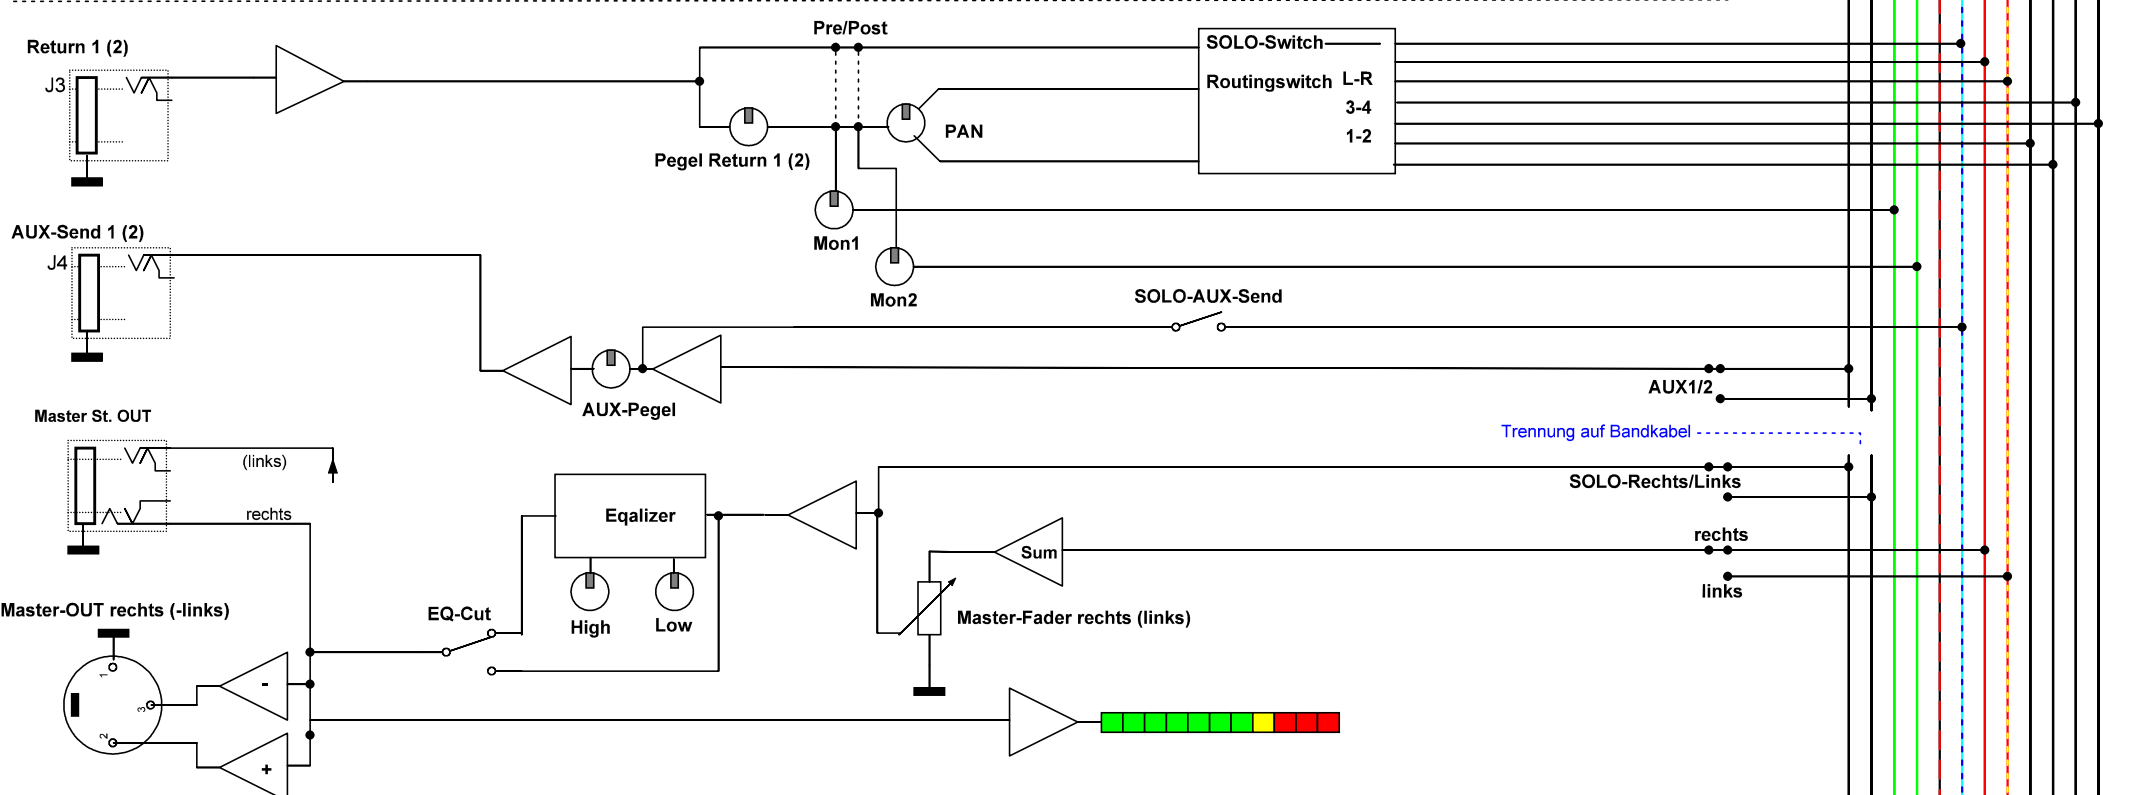

24x Input

4x Subgroup

2x Master OUT (links/rechts)

2x Monitor OUT (1+2)